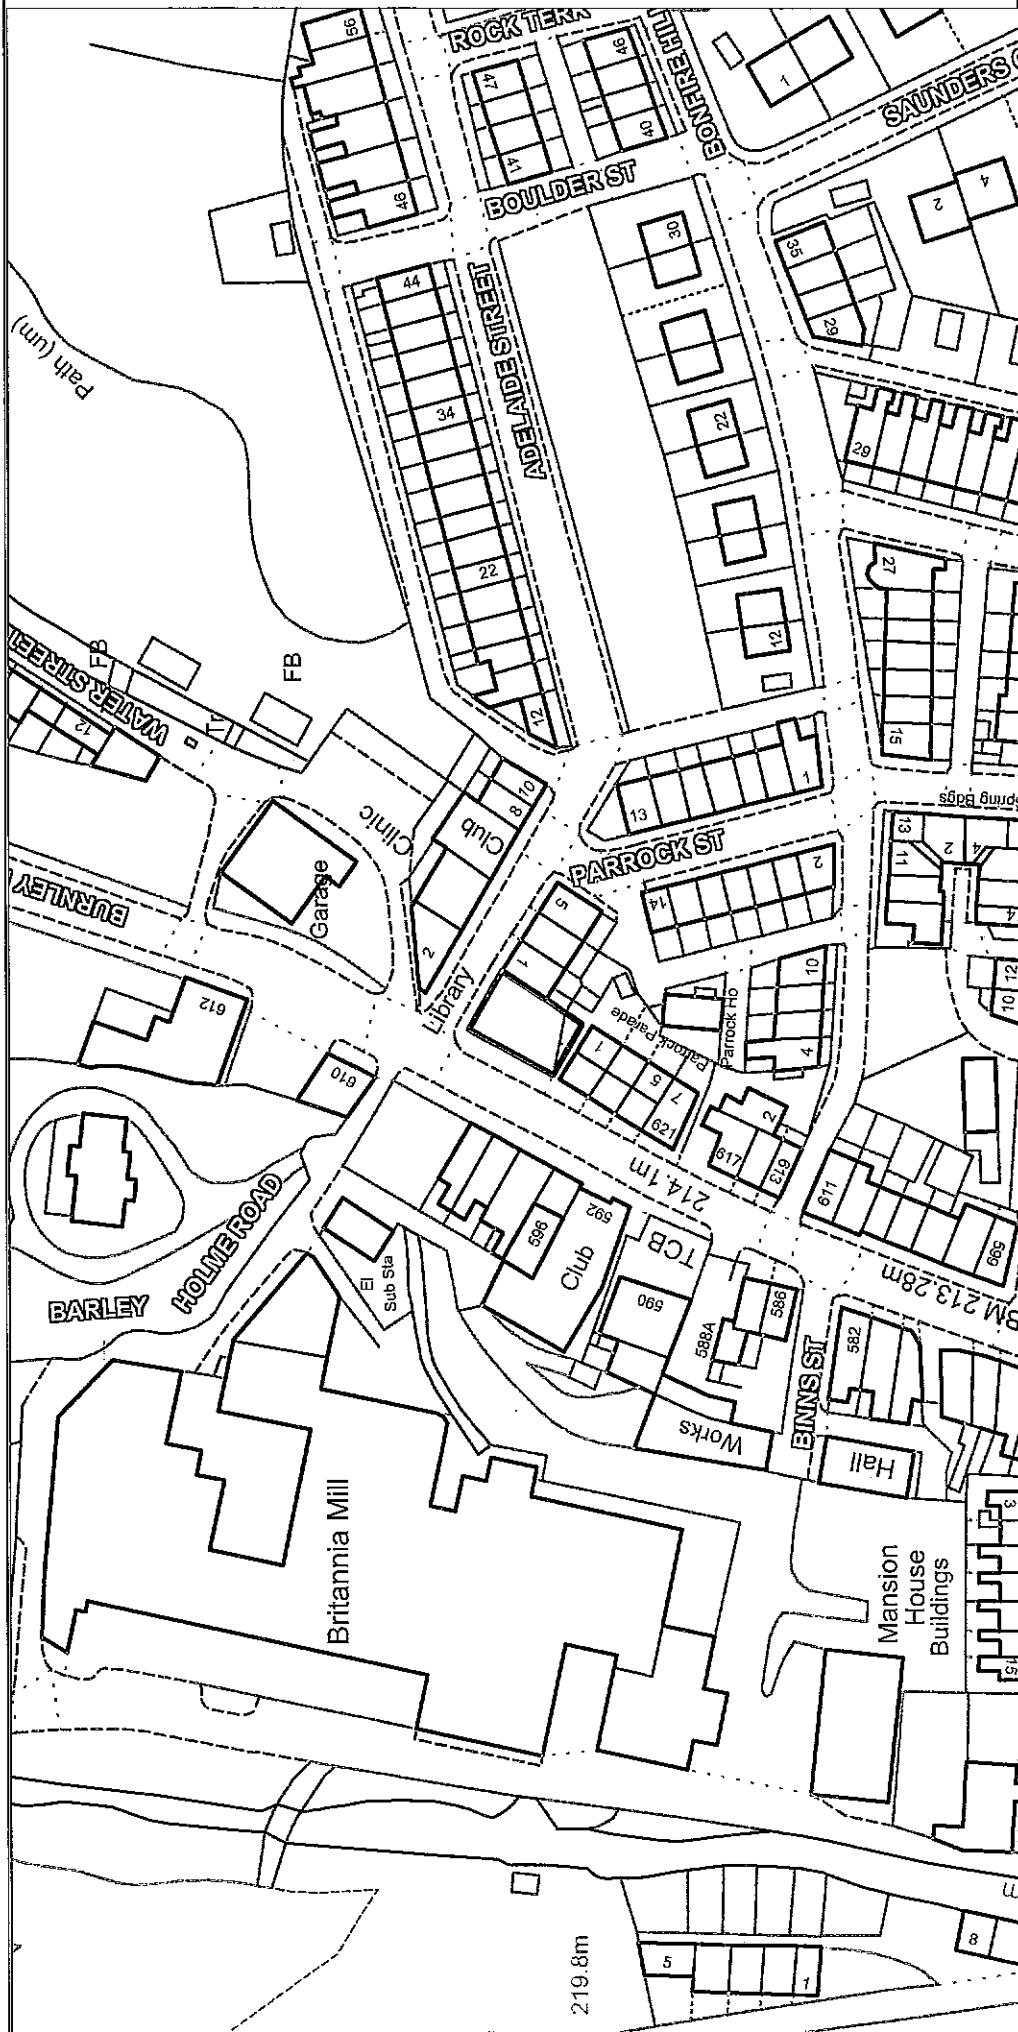

Adelaide Street Car Park, Crawshawbooth

Crown Copyright 100018418
 This map is reproduced from Ordnance Survey material with the permission of
 Ordnance Survey on behalf of the Controller of Her Majesty's Stationery
 Office (c) Crown Copyright

Scale 1:1250
 Date 20 Nov 2007
 Centre

Lucy Kershaw
 Regeneration

Bacup Baths Car Park, Bacup

Crown Copyright 100018418
 This map is reproduced from Ordnance Survey material with the permission of
 Ordnance Survey on behalf of the Controller of Her Majesty's Stationery
 Office (c) Crown Copyright