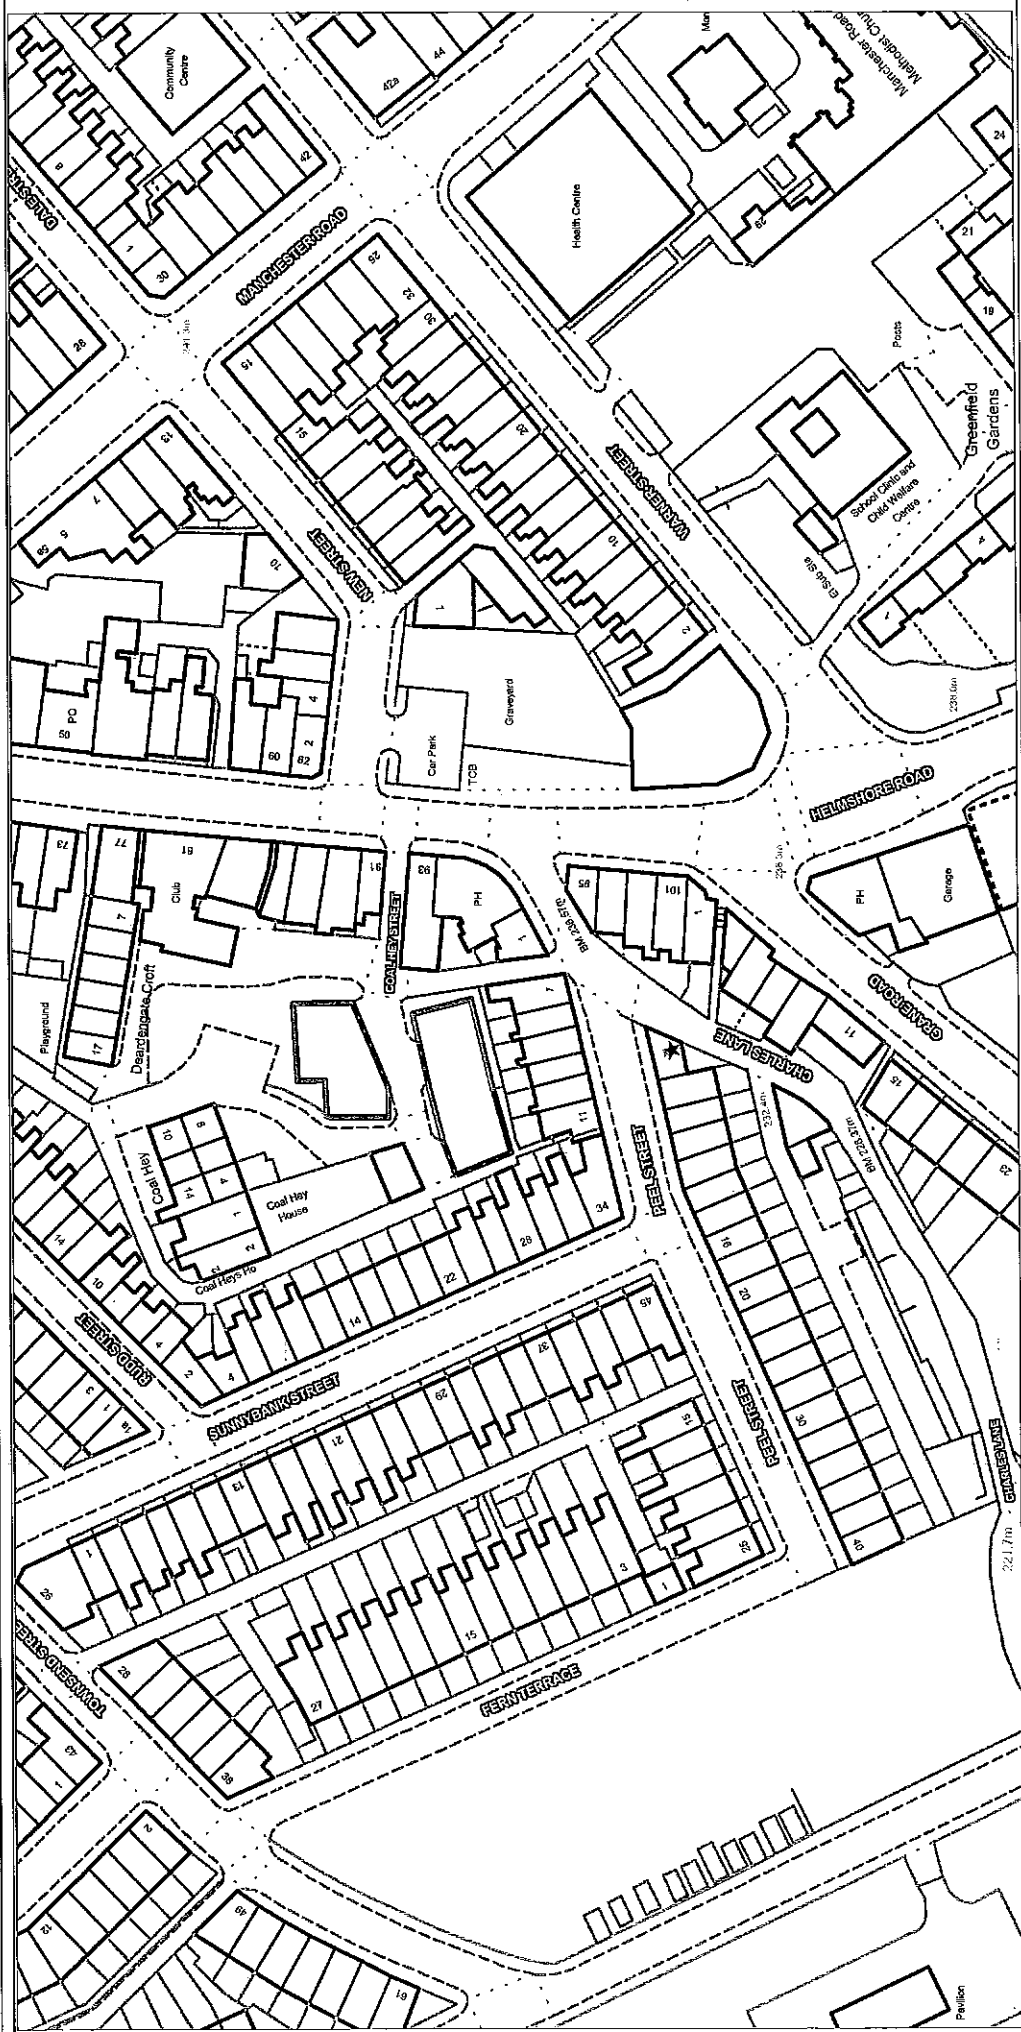

Coal Hey Street Car Park, Haslingden

Crown Copyright 100018418
This map is reproduced from Ordnance Survey material with the permission of
Ordnance Survey on behalf of the Controller of Her Majesty's Stationery
Office (c) Crown Copyright

Scale 1:1250
Date 19 Nov 2007
Centre

Lucy Kershaw
Regeneration