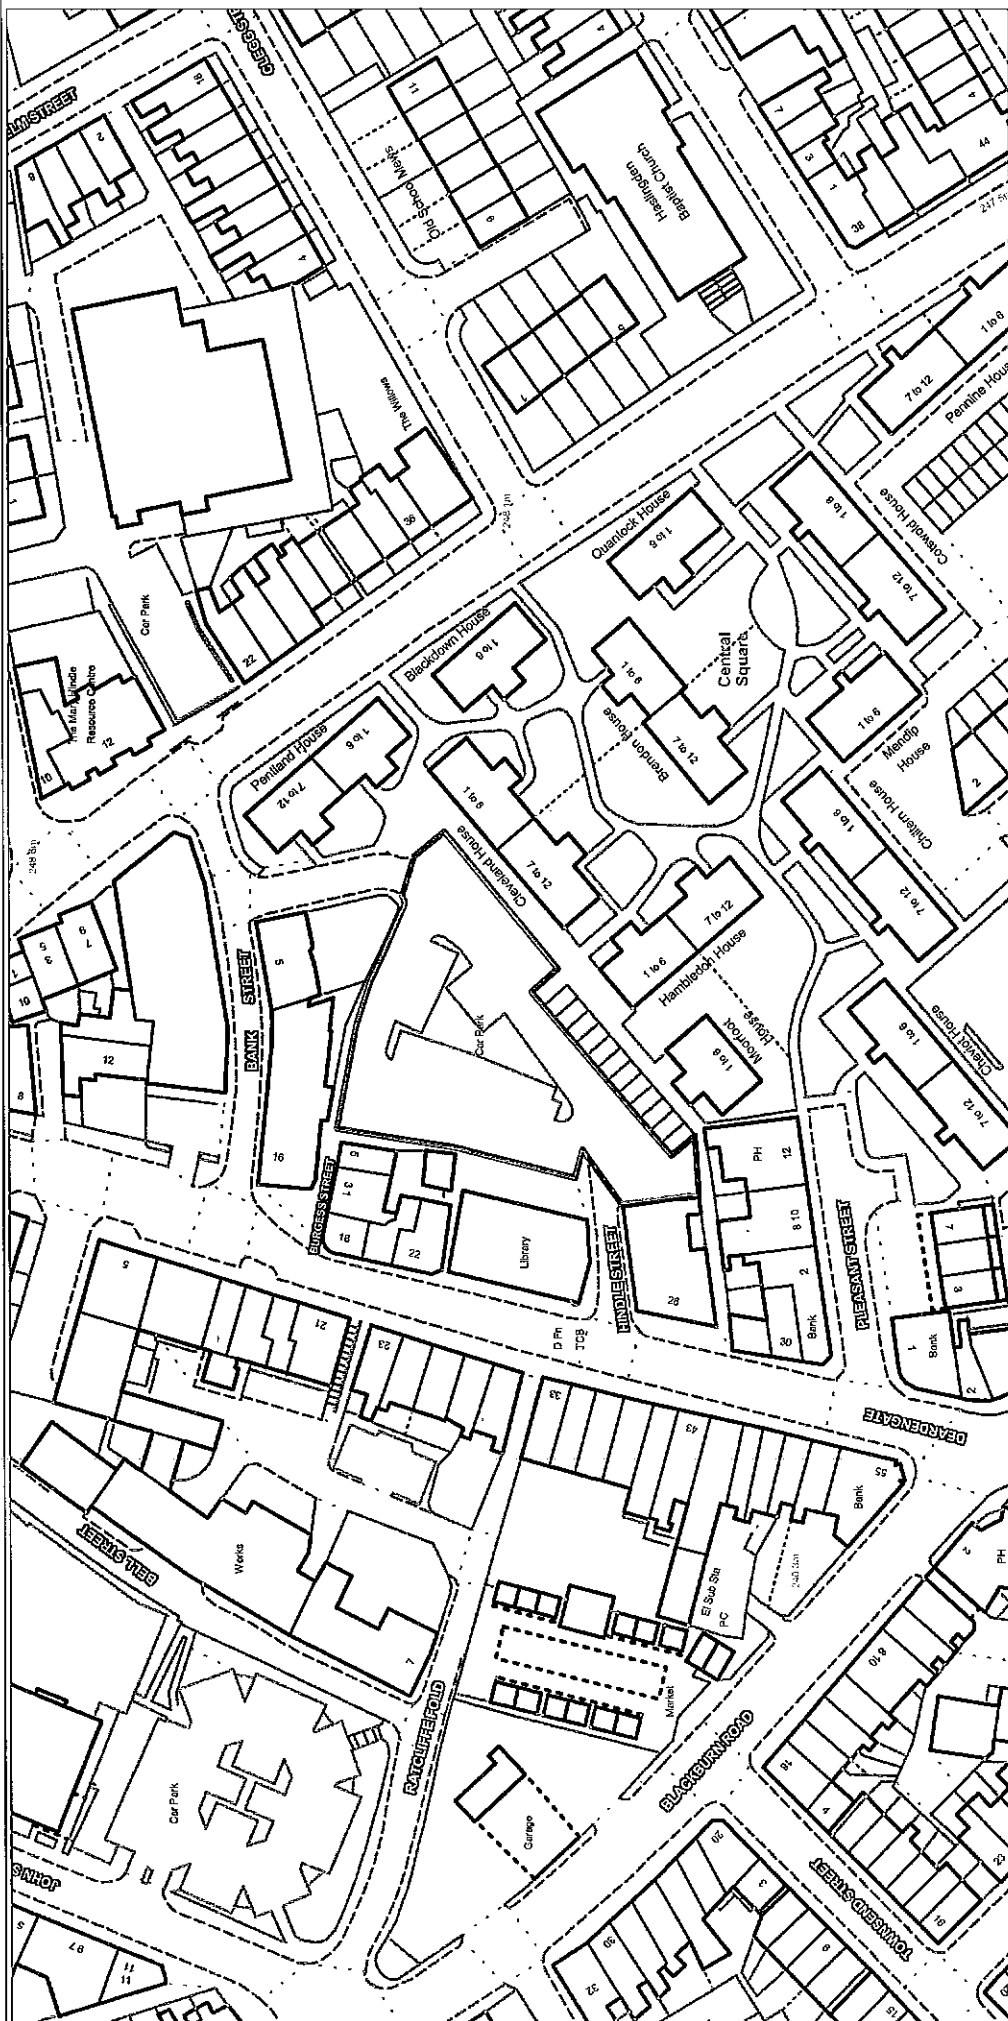

Hindle Street Car Park, Haslingden

Crown Copyright 100018418
This map is reproduced from Ordnance Survey material with the permission of
Ordnance Survey on behalf of the Controller of Her Majesty's Stationery
Office (c) Crown Copyright

Lucy Kershaw
Regeneration

Scale 1:1250
Date 20 Nov 2007
Centre