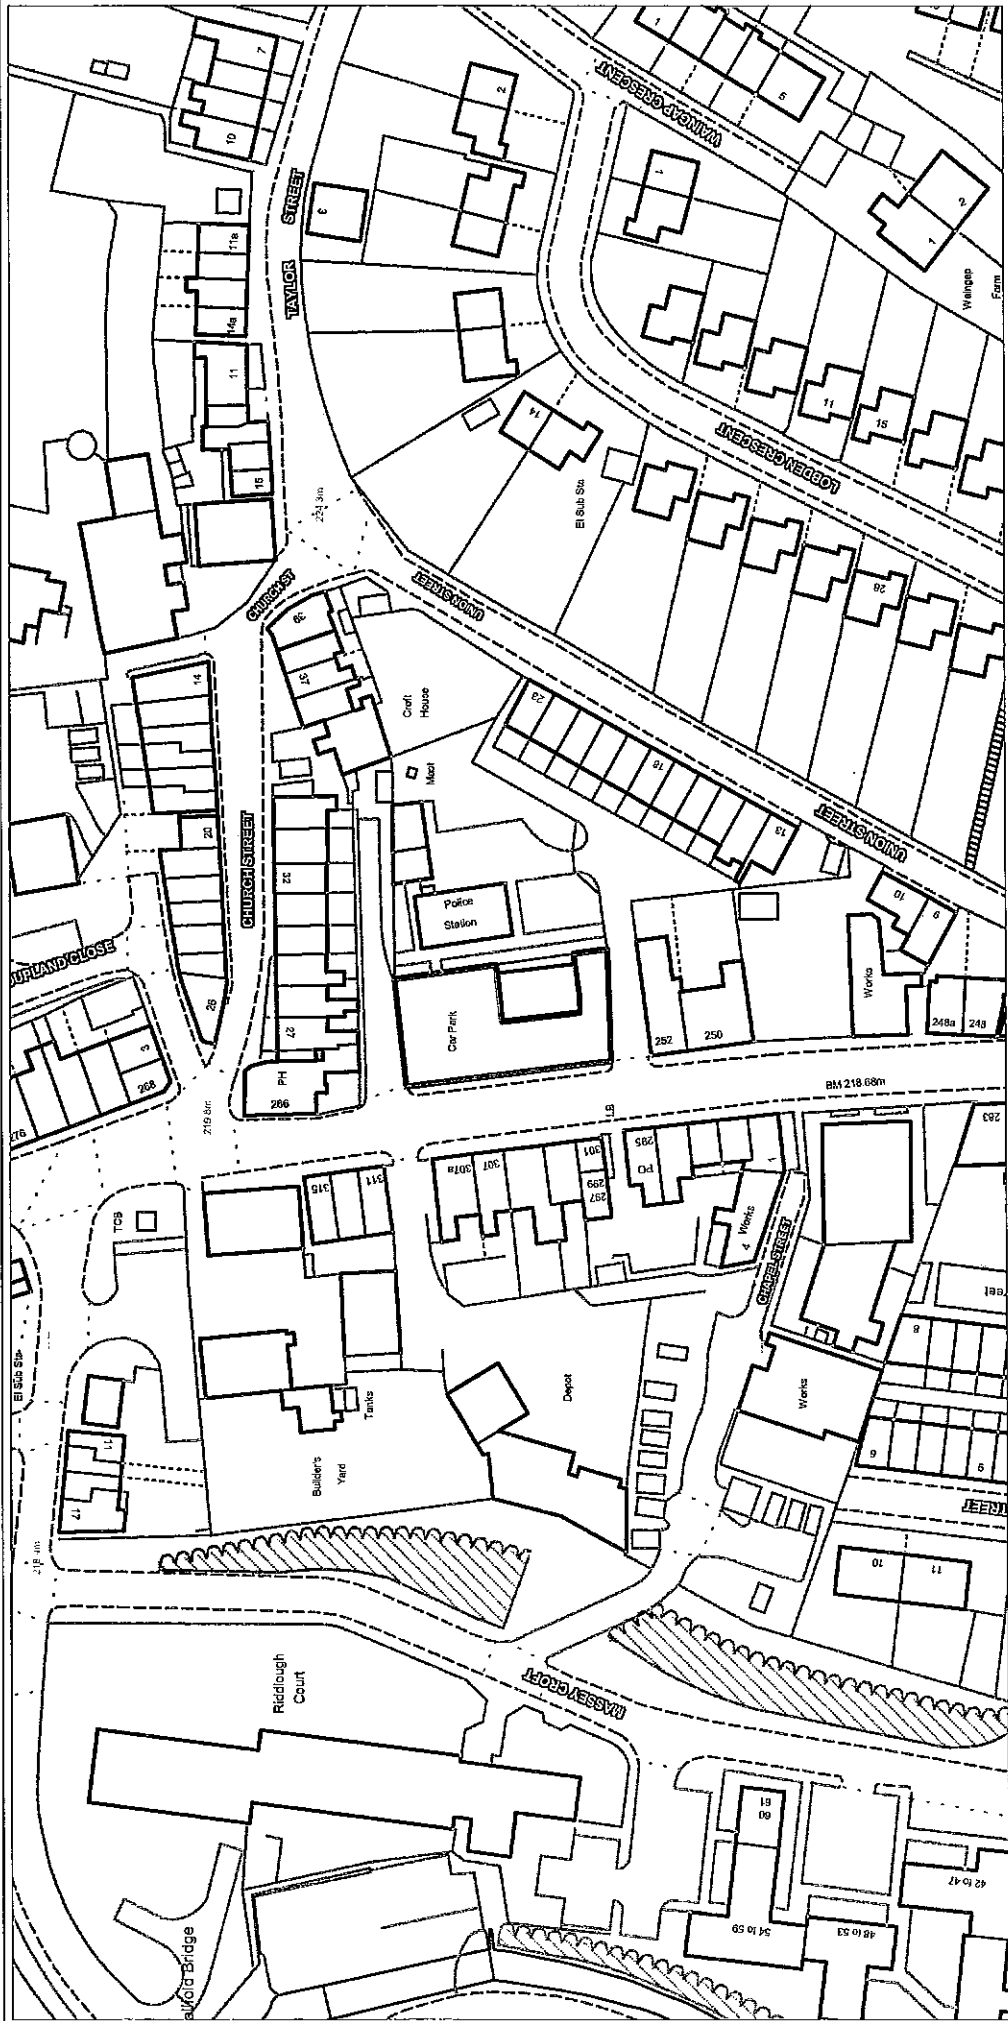

Lucy Kershaw
 Regeneration

Scale 1:1250
 Date 20 Nov 2007
 Centre

Market Street Car Park, Whitworth

Crown Copyright 100018418
 This map is reproduced from Ordnance Survey material with the permission of
 Ordnance Survey on behalf of the Controller of Her Majesty's Stationery
 Office (c) Crown Copyright