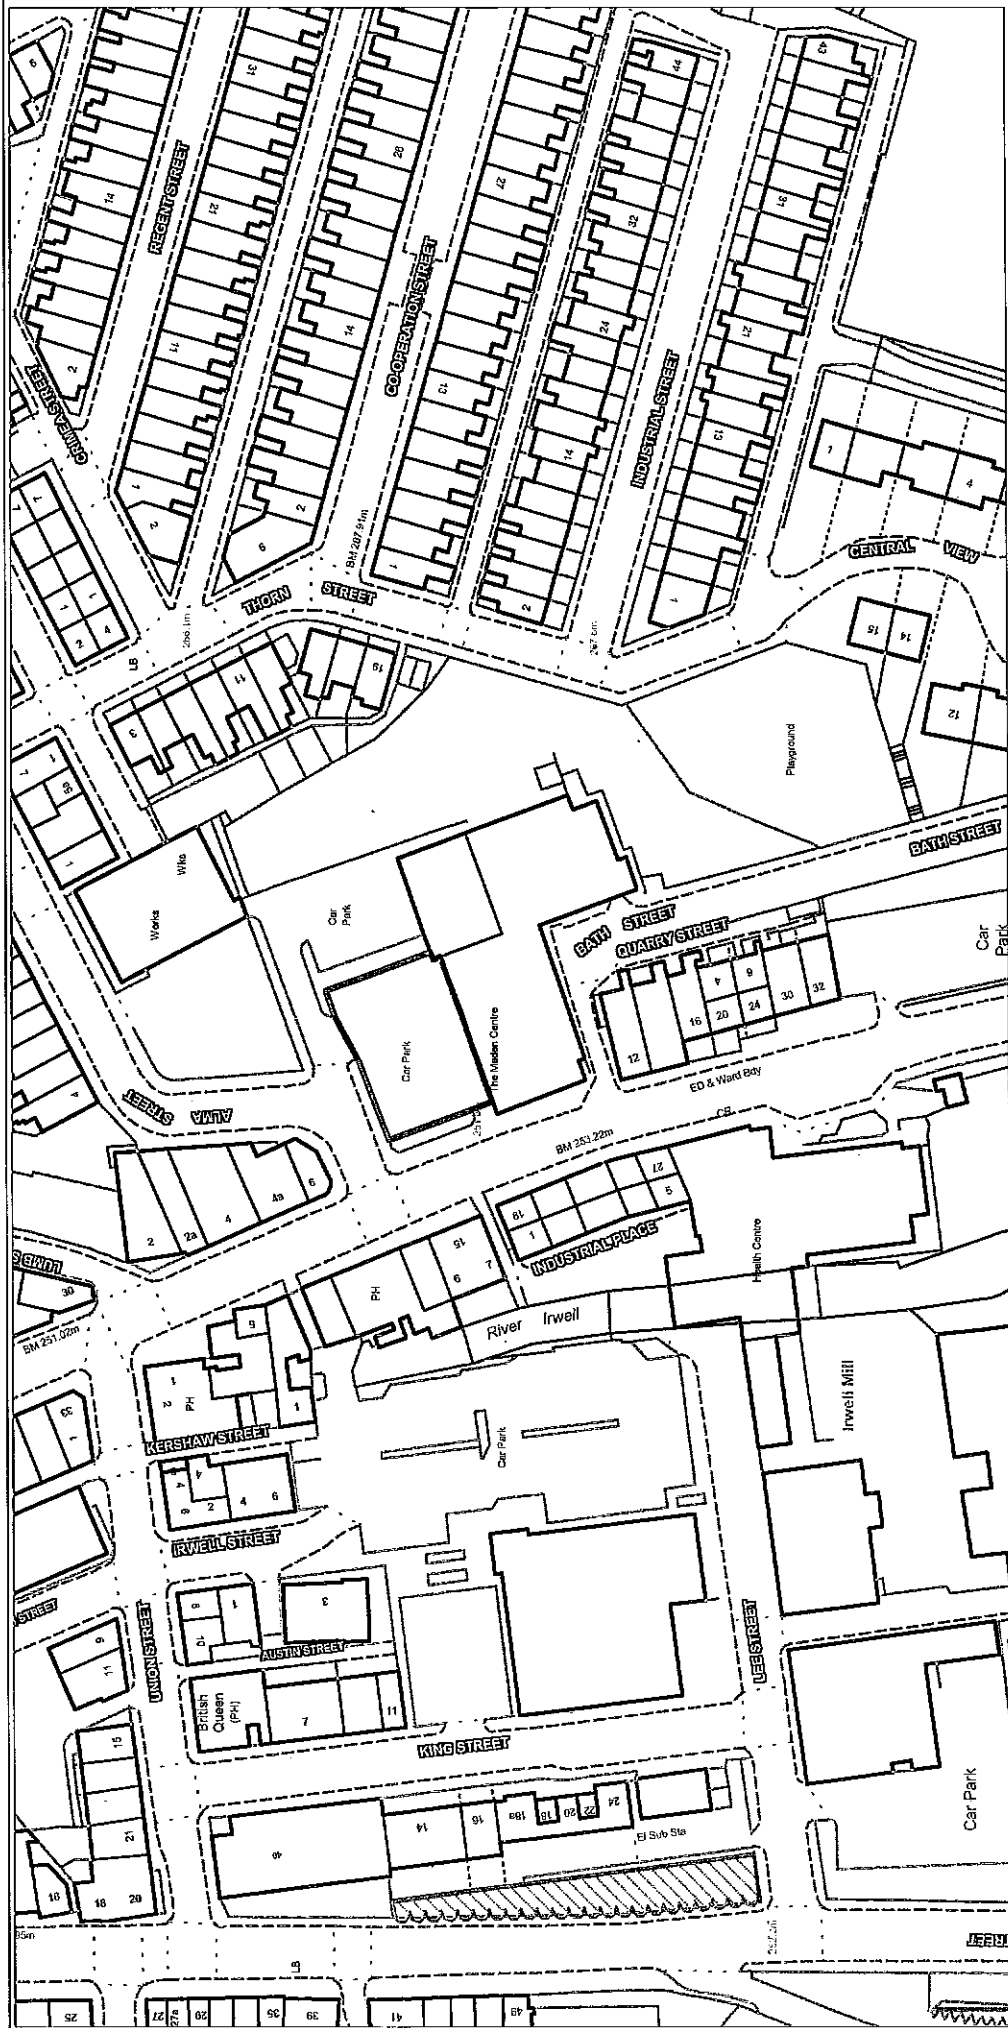

Adelaide Street Car Park, Crawshawbooth

Crown Copyright 100018418
 This map is reproduced from Ordnance Survey material with the permission of
 Ordnance Survey on behalf of the Controller of Her Majesty's Stationery
 Office (c) Crown Copyright

Scale 1:1250
 Date 20 Nov 2007
 Centre

Lucy Kershaw
 Regeneration

Bacup Baths Car Park, Bacup

Crown Copyright 100018418
 This map is reproduced from Ordnance Survey material with the permission of
 Ordnance Survey on behalf of the Controller of Her Majesty's Stationery
 Office (c) Crown Copyright