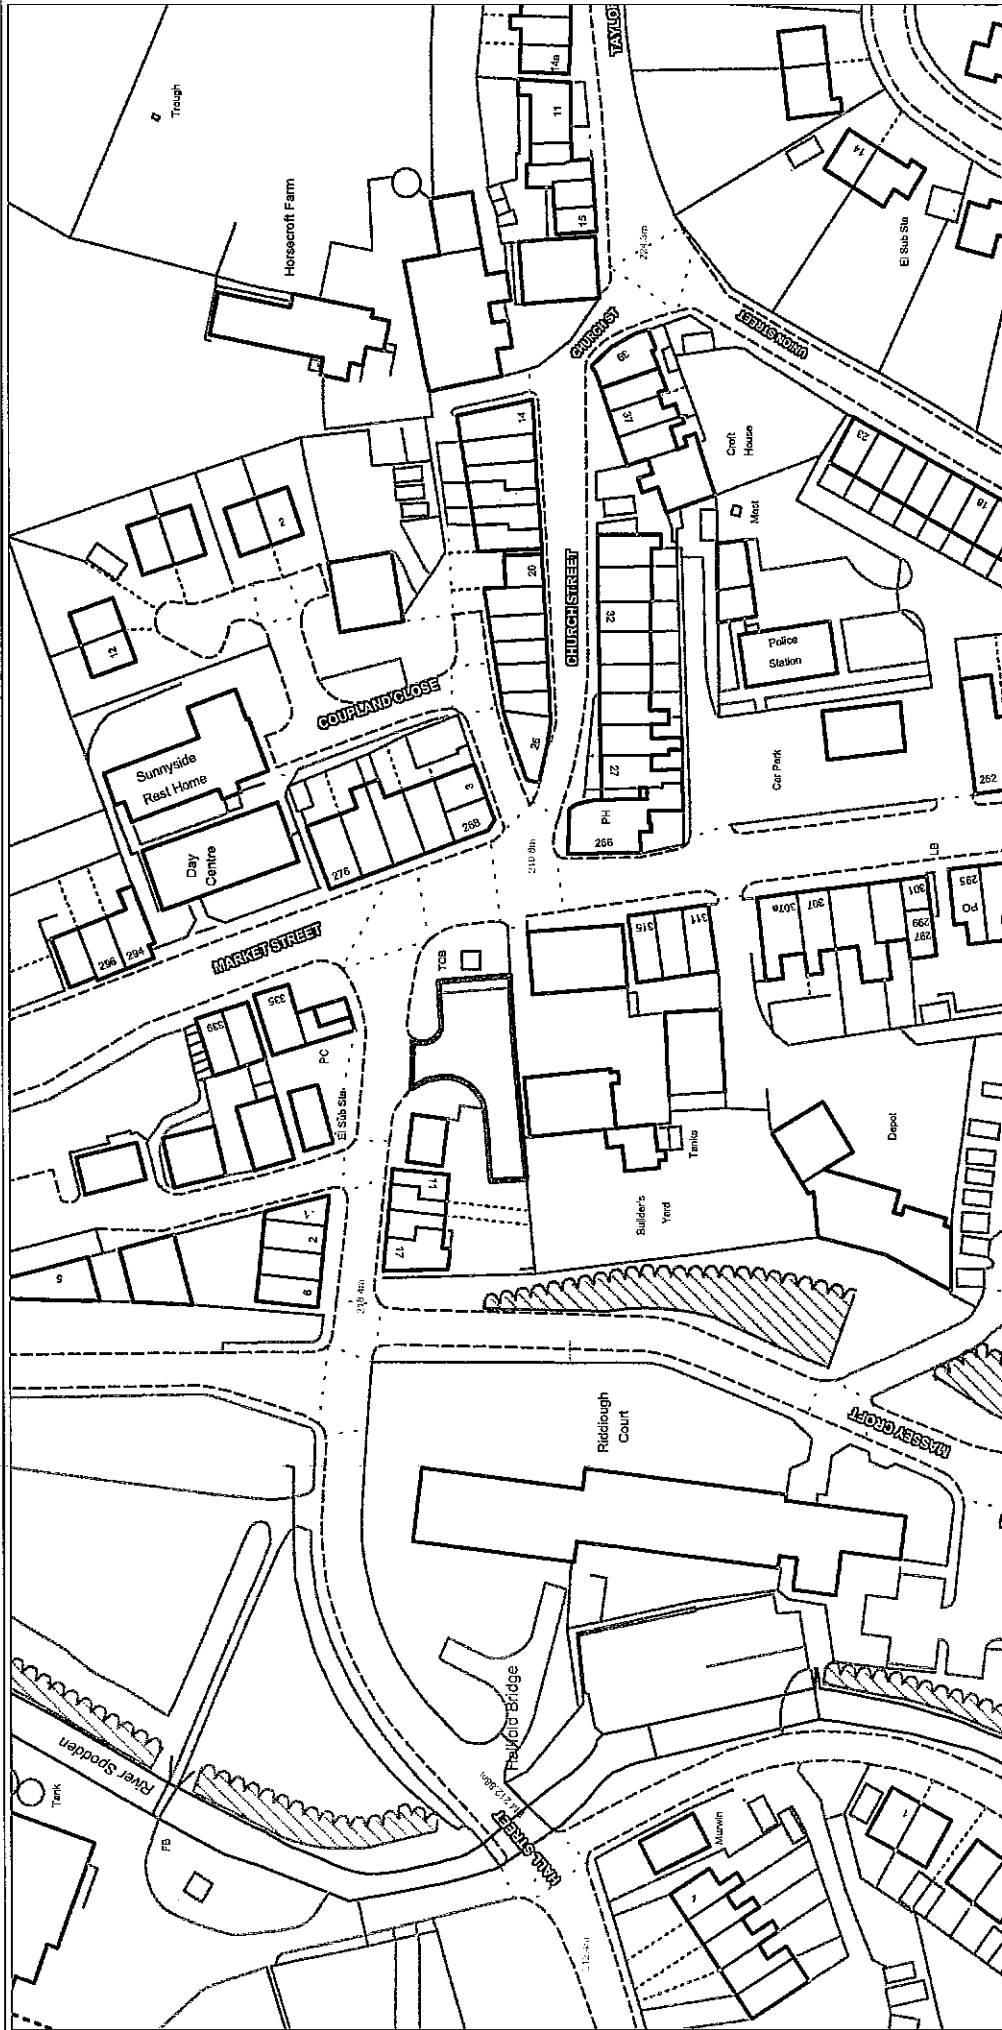

Hall Street Car Park, Whitworth

Crown Copyright 100018418
This map is reproduced from Ordnance Survey material with the permission of
Ordnance Survey on behalf of the Controller of Her Majesty's Stationery
Office (c) Crown Copyright

Scale 1:1250
Date 19 Nov 2007
Centre

Lucy Kershaw
Regeneration